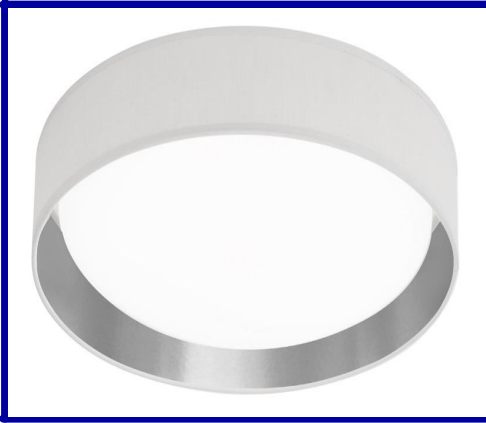

Product Information

9371-50WSI

GIANNA 1LT LED FLUSH CEILING LIGHT, ACRYLIC, WHITE SHADE/SILVER

Colour	White/silver	Finish	Painted back plate
Material (1)	Mild Steel/plastic/ Fabric	Material (2)	
Height (mm)	125	Total Height (mm)	0
Length (mm)		Width (mm)	500
Projection (mm)		Base (mm)	
Back plate (mm)	white-D:458 H:20	Ceiling plate (mm)	
Chain length (mm)		Height adjustable	
Shade colour	White fabric outer -silver i	Shade material	Plastic + TC Fabric
Shade style	plastic dome + fabric drum w		
Shade height 1 (mm)	120	Shade height 2 (mm)	100
Shade width 1 (mm)	480	Shade width 2 (mm)	500
Shade length 1 (mm)		Shade length 2 (mm)	
Lamp holder (1)	LED	Lamp holder (2)	
Bulb type (1)	Integrated LED	Bulb type (2)	
Bulb quantity (1)	1	Bulb quantity (2)	
Bulb included (1)	yes	Bulb included (2)	
Wattage (1)	25W	Wattage (2)	
Lumens (1)	1625	Colour temp Kelvin (1)	3000K
Lumens (2)		Colour temp Kelvin (2)	
Dimmable	NO	Barcode	5053423133539
Switch		Ballast / Drvr / Transfm	LED driver-constant curre
Energy class		Operating voltage	100-240V 50/60Hz
Class	1 (Earthed)	IP rating	IP20
Net Wt. (kg)	1.700	Gross Wt. (kg)	2.600
Box height (mm)	560	Box depth (mm)	560
Box width (mm)	135	Inner box quantity	1

Note: If the item is a table lamp, the cable length will be 1.8m, and if a floor lamp, 2.5m minimum.