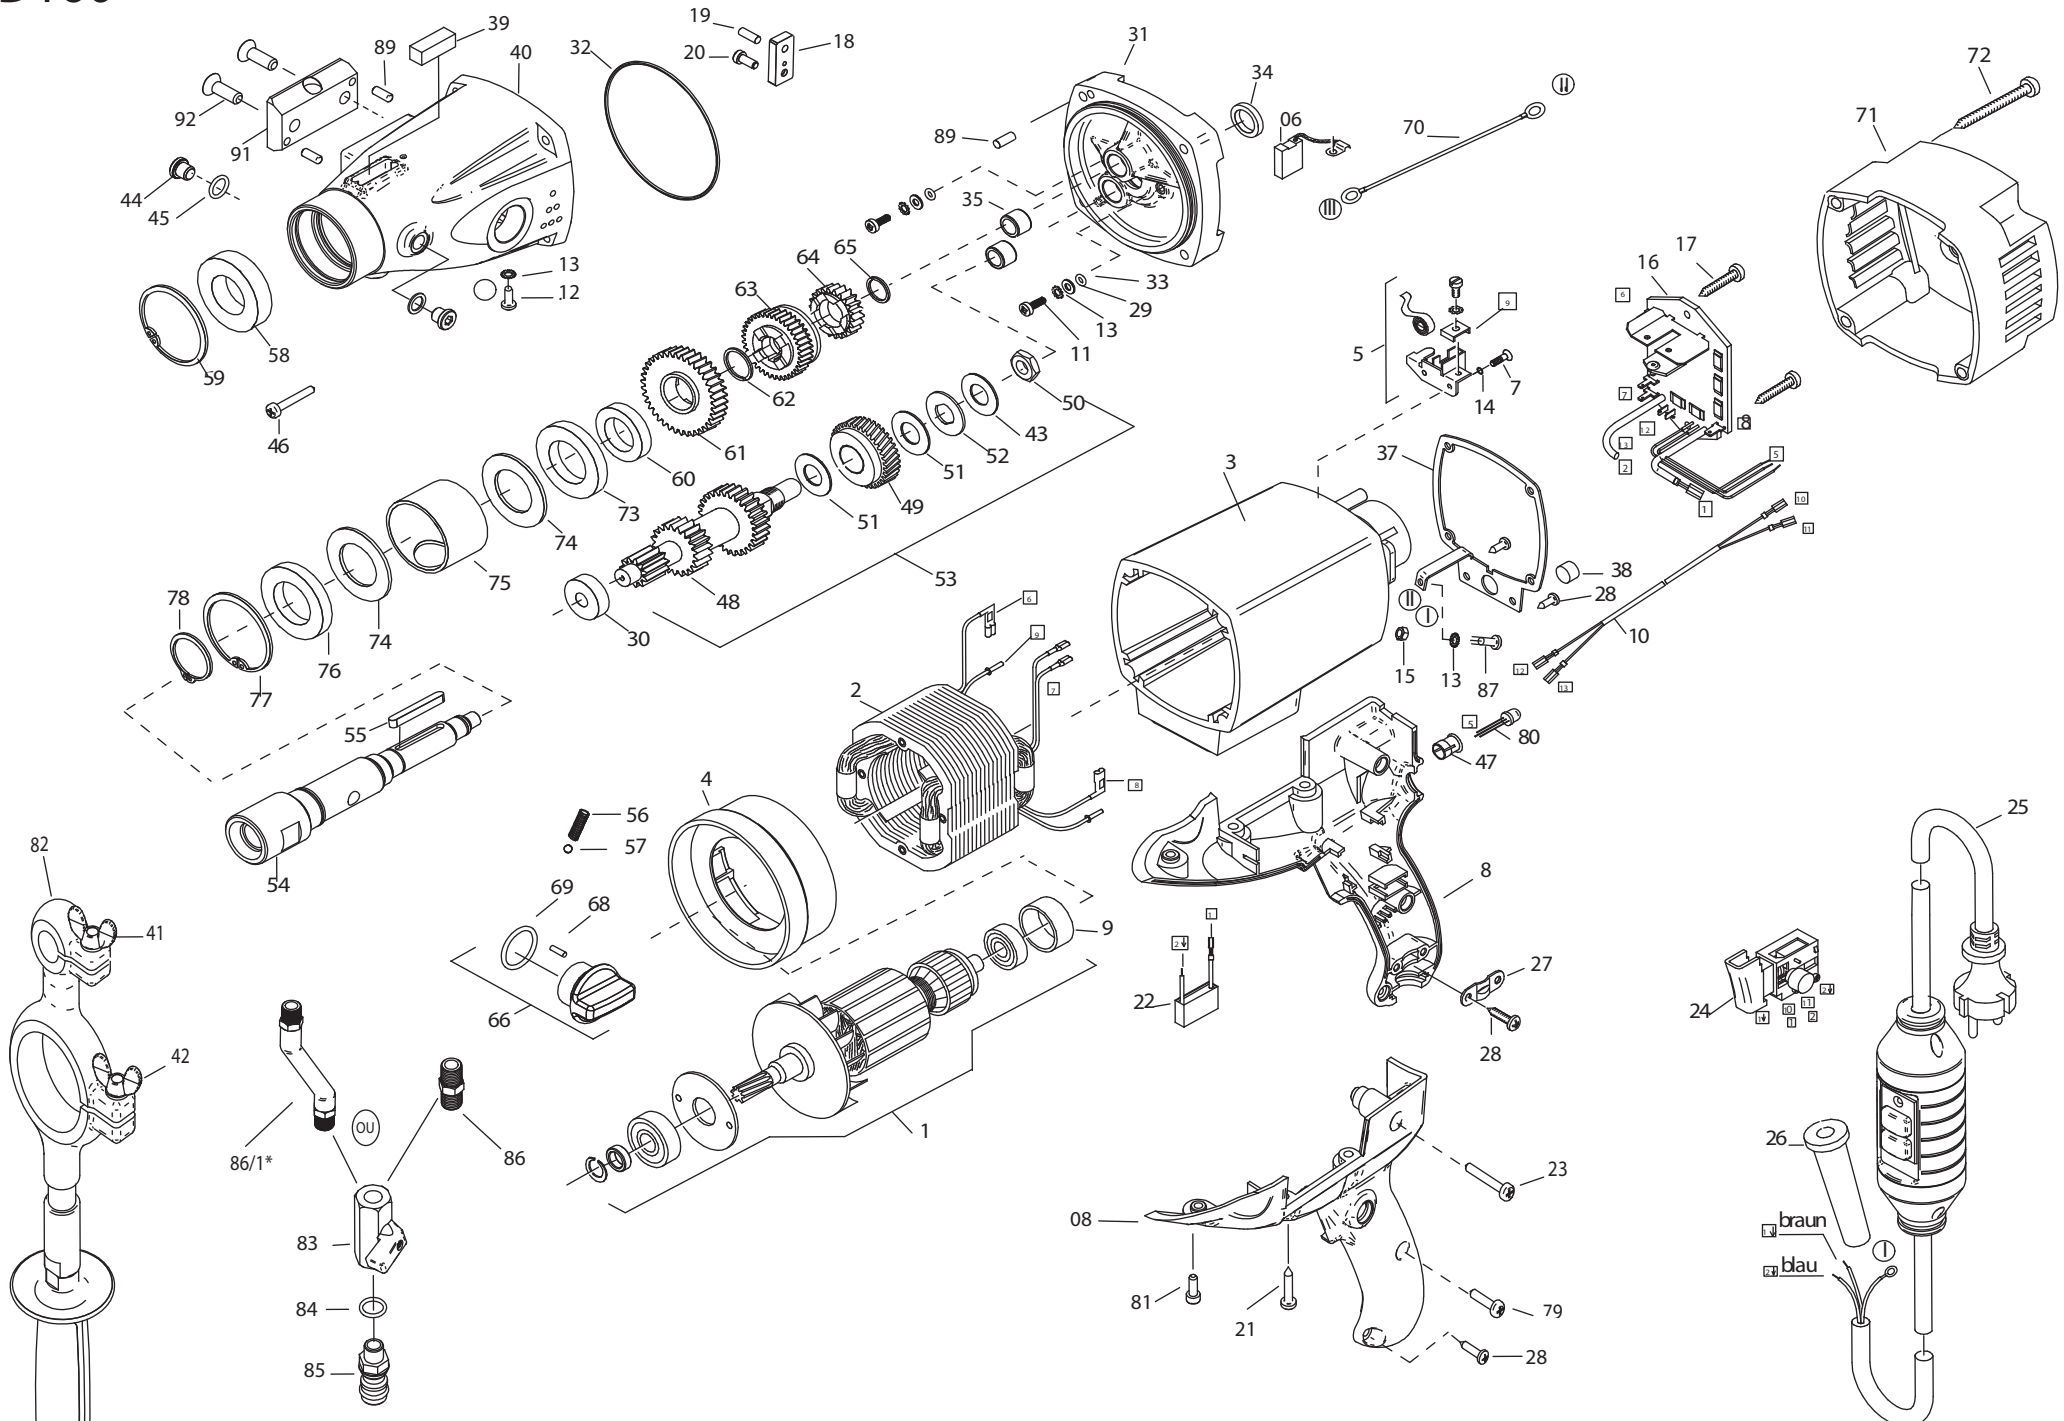

SD160

* A partir du n° de serie : 2012 201 0001
 From serial number : 2012 201 0001

Pièces de rechange / Spare parts list
Foreuse SD160

Rep.	Code	Designation	Description	Mode de gestion	Mini de commande	Rep.	Code	Designation	Description	Mode de gestion	Mini de commande
1	623500	ENS. INDUIT 230V	Armature set 230V	Stock		47	623525	SUPPORT VOYANT	Led holder	Stock	
2	623501	STATOR 230V	Stator 230V	Stock		48	623230	ARBRE INTERMEDIAIRE	Intermediate shaft 1	Order	
3	623502	CARTER MOTEUR	Motor housing	Stock		49	623231	PIGNON EMBRAYAGE	Gear	Stock	
4	623503	DEFLECTEUR	Air guiding ring	Stock		50	623232	ECROU BM 12X1	Nut BM 12 x 1	Stock	
5	623109	PORTE BALAIS	Brush holder set	Stock		51	623526	RONDELLE BRONZE	Bronze washer	Stock	
6	643070	PAIRE DE BALAI	Carbon brush SET	Stock		52	623234	RONDELLE D'EMBAYAGE	Washer clutch	Stock	
7	623505	VIS CM4X12	Screw CM 4x12	Stock	10	53	623235	ENS. EMBRAYAGE (18 Nm)	Coupling set (18 Nm)	Stock	
8	623506	ENS. POIGNEES	Pair of handle halves	Stock		54	623011	ARBRE PORTE COURONNE 1/4" 1/2"	Spindle 1/4" 1/2"	Stock	
9	623102	CACHE ROULT D'INDUIT	Bearing cover	Stock		55	623238	CLAVETTE	Catch	Order	
10	623507	FILS D'INTERRUPTEUR	Switch cable	Stock		56	623246	RESSORT	Pressure spring	Stock	
11	643110	VIS M4X16	Screw M 4 x 16	Stock	10	57	623237	BILLE	Ball	Order	10
12	623508	VIS M4X6	Screw M 4 x 6	Order	10	58	623239	ROULEMENT 6/28	Needle bearing 6/28	Stock	
13	643130	RONDELLE CRANTEE	Tooth lock washer A 4,3	Order	10	59	623240	CIRCLIP	Safety ring 52/2	Stock	
14	623106	RONDELLE	Washer	Order	10	60	623247	RONDELLE ETANCHEITE	Shaft seal 22 X 35 X 7	Stock	
15	623510	VIS HEX M4	Hex Screw M4	Order	10	61	623248	ROUE DENTEES	Free gear 1	Stock	
16	623511	PLATINE ELECTRONIQUE	Circuit board compl	Stock		62	623249	RONDELLE	Welded washer	Stock	10
17	623512	VIS DE PLATINE	Self tapping screw HF 3,9x9,5	Order	10	63	623250	PIGNON D'ENGRENAGE	Gear	Order	
18	623209	BARRE DE CONNECTION	Grooved ball bearing 6201 RSZ	Stock		64	623251	ROUE DENTEE	Free gear 2	Stock	
19	623210	ENTRETOISE	Grooved ball bearing 6000 2Z	Order	10	65	623252	RONDELLE	Welded washer	Stock	10
20	623211	VIS M5X12	Screw M5 X 12	Order	10	66	623255	ENS. SELECTEUR DE VITESSE	Speed selector set	Stock	
21	623513	VIS DE POIGNEE	Self tapping screw HC 5,5x19	Order	10	68	623257	GOUPILLE DE SELECTEUR	Catch	Order	10
22	623212	CONDENSATEUR	Anti parasit condenser	Stock		69	620830	JOINT E SELECTEUR	O ring 22 X 2,5	Stock	10
23	620868	VIS DE POIGNEE	Self tapping screw HC 4,8x32	Stock	5	70	623529	GUIDE FIL	Conductor cable	Order	
24	623515	INTERRUPTEUR	Switch	Stock		71	623116	COUVERCLE CARTER	Back Cover	Stock	
25	623516	CABLE & PRCD 5M	Connecting cable + PRCD 5 m	Stock		72	620822	VIS DE POIGNEE	Self tapping screw HC 4,8 x	Stock	5
26	620857	PROTEGE CABLE	Cable grommet	Stock		73	623254	JOINT D'ETANCHEITE	Shaft seal 28 X 45 X 7	Stock	
27	623215	SERRE CABLE	Wire locking flange	Order		74	623244	RONDELLE	Washer	Stock	
28	620859	VIS 4,2x13	Self tapping screw 4,2x13	Order	10	75	623245	BAGUE	Distance tube	Stock	
29	643230	RONDELLE A4.3	Disc A 4,3	Stock	10	76	623243	JOINT ETANCHEITE	Shaft seal 28 X 47 X 7	Stock	
30	623216	ROULEMENT D'ARBRE	Needle bearing 6,29	Stock		77	623242	CIRCLIP 47 X 1,75	Safety ring 47 X 1,75	Stock	
31	623517	CARTER INTERMEDIAIRE	End shield of gearing RAL 2004	Stock		78	623241	CIRCLIP 28/1,2	Safety ring 28/1,2	Stock	10
32	623518	JOINT D'ETANCHEITE	O-Ring 94x2	Stock		79	623532	VIS DE POIGNEE	Self tapping screw HC 4,8x	Order	10
33	643330	JOINT	O Ring D 3,68 X 1,78	Stock	10	80	623474	VOYANT LUMINEUX	Led	Order	
34	623219	joint 15x21x3	sealing 15x21x3	Stock		81	620876	VIS DE POIGNEE	Screw M5x12	Stock	10
35	623220	BAGUE AIGUILLES	Needle sleeve HK 1010	Stock		82	623534	ENS. POIGNEE AUXILIAIRE	Front handle	Stock	
36	623222	ENTRETOISE 5X12	Nolched pin 5 X 12	Order	10	83	623535	ROBINET D'EAU	Water switch	Stock	
37	623519	SUPPORT POIGNEE	Handle plate	Stock		84	623259	JOINT DE ROBINET 1/4	Seal 1/4	Stock	10
38	623520	NIVEAU DE POIGNEE	Spirit level handle	Order	5	85	623261	RACCORD RAPIDE	Water connection	Stock	
39	623224	NIVEAU A BULLE	Spirit level gear box	Stock		86	623536	REDUCTEUR	Reduction	Stock	
40	623521	CARTER D'ENGRENAGE	Gearbox housing	Stock		86/1*	623498	FLEXIBLE	Flexible hose	Stock	
41	623522	ECROU PAPILLON M5x20	Thumpnut M5x20	Order		87	623199	VIS M4X10	screw M4X10	Order	5
42	623523	ECROU PAPILLON M8x25	Thumpnut M8x25	Order		89	623125	ENTRETOISE	Catch	Stock	10
43	623221	RONDELLE EMBRAYAGE	Disc spring	Stock		91	623455	PLAQUE DE FIXATION	Prism	Stock	
44	623153	BOUCHON	Plug	Stock		92	623469	VIS CONIQUE	Conical screw	Order	10
45	623259	JOINT DE BOUCHON 1/8	O ring 1/8"	Stock	10	NR	631491	HUILE 1/2L	OIL 1/2L	Stock	
46	623111	VIS DE CARTER AVANT	Self tapping screw 5,5x50	Stock	10						